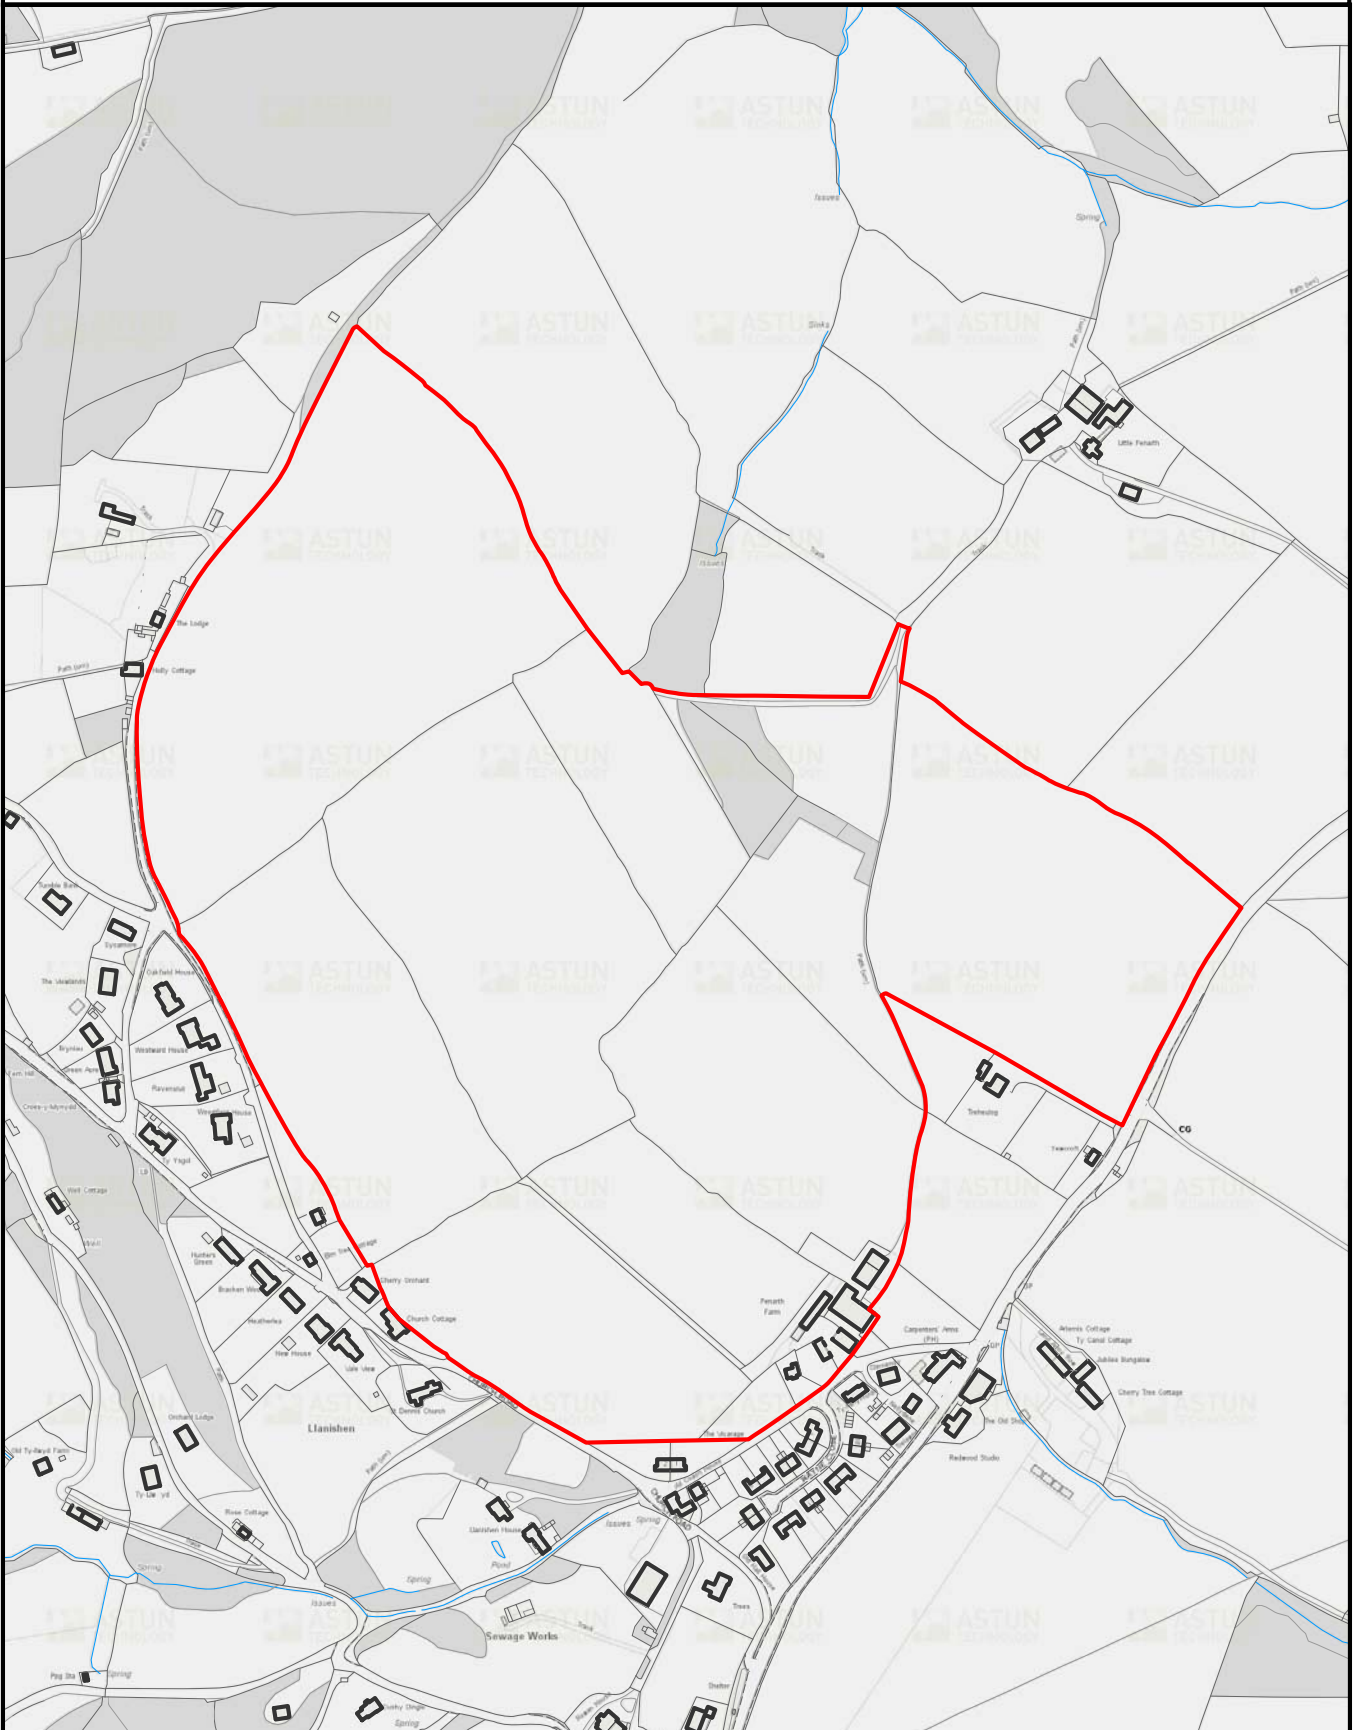

Location Plan for Penarth Farm, Llanishen

Details Details of the plan			Rev No.	© Hawlfraint y Goron a hawliau cronfa ddata 2011 Arolwg Ordnans 100023415 © Crown copyright and database rights 2011 Ordnance Survey 100023415	
Drawn by king.g	Scale 1:5000	Date 12/20/2017		Monmouthshire County Council County Hall Cwmbran NP44 2XH www.monmouthshire.gov.uk/maps	
File Pathname / Project / Drawing No.				